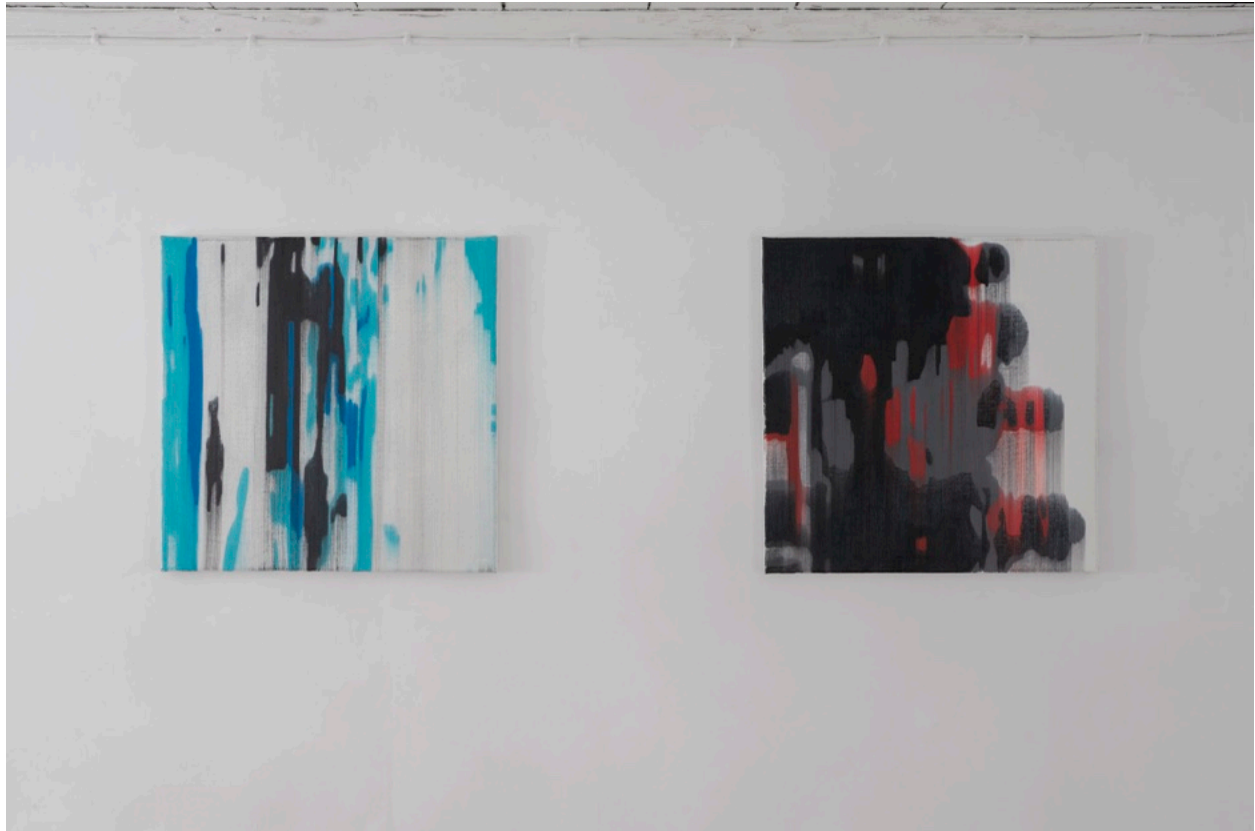

Max Pitegoff and Calla Henkel
Cast 15 (Bella (2)), 2026
Silver gelatin print, framed
28 x 38 cm
Unique + 2 APs

Max Pitegoff and Calla Henkel
Cast 15 (Edem), 2026
Silver gelatin print, framed
28 x 38 cm
Unique + 2 APs

Max Pitegoff and Calla Henkel
Cast 15 (Arne), 2026
Silver gelatin print, framed 28 x 38 cm
28 x 38 cm
Unique + 2 APs